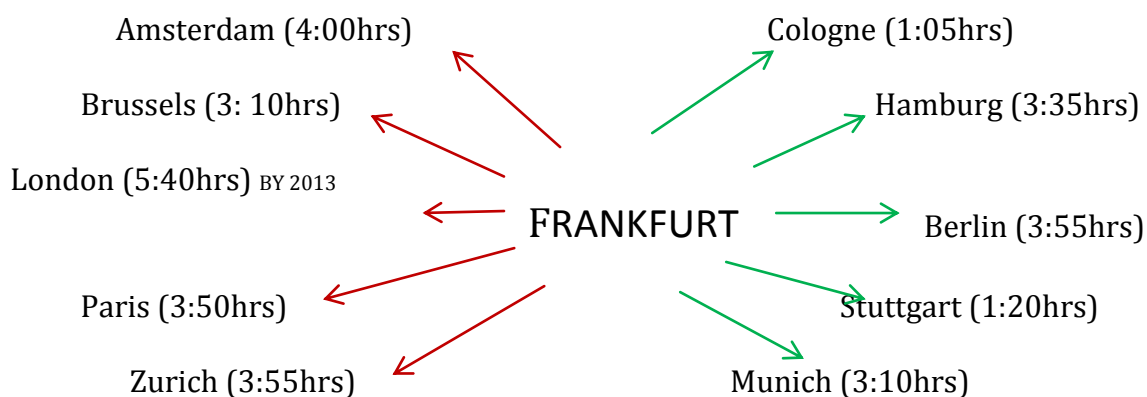

DISCOVER AND EXPERIENCE GERMANY AND EUROPE with

DB Bahn is the arm of the German national rail company Deutsche Bahn (DB) responsible for passenger services. Its priority for passenger services is its strategy for an integrated transport network, including long-distance, regional and city services.

DB Bahn offers CROSS-BORDER SERVICES and NIGHT TRAINS for a FAST, MODERN AND COMFORTABLE way to discover Germany and Europe. Its cross-border services has 220 direct connections to 80 foreign cities and serve 6 countries with its high speed trains (ICE).

Travelling as far as Moscow, or moving throughout Germany, the City Night Line is the superb way to travel. It offers **three categories** of travel on the night train: **seat, couchette or comfortable sleeper**. Reservations are required.